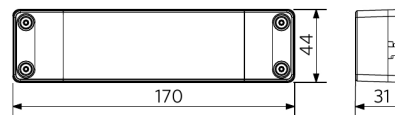

LEDPanelS-B3 Driver