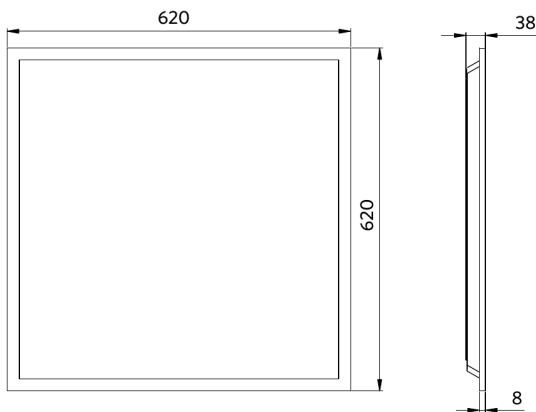

5 YEARS WARRANTY

Technical Specifications	
Lifetime (L70)	50,000 h
Lifetime (L80)	30,000 h
On-/Off-cycles	100,000
Colour consistency (SDCM)	4
Dimmability	On-Off
Finishing	White RAL9003
Colour rendering index (CRI)	> 80
Degree of protection (IP)	IP20
Impact strength	IK03
Protection class	II
Risk group (EN 62471)	RG0
With control gear	Yes
Glow wire test	650°C
Power factor	≥ 0.9

Electrical Supply	
Frequency	50/60 Hz
Nominal voltage	220-240 V
DC input voltage	See catalogue appendix Connection Specifications
230V Cable length	0.3 m

Mechanical Properties	
Housing material	Aluminium
Optical material	Polystyrene (PS)
Cover material	Polystyrene (PS)

Ambient Conditions	
Operating temperature	-10-+45°C
Application temperature	+25°C
Storage environment	-25-+50°C

Dimensional Drawing (mm)

LEDPanelS-B3 Sq620-32W