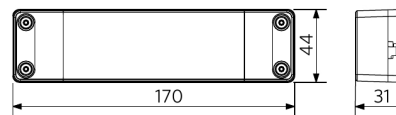

LEDPanelS-B3 Driver