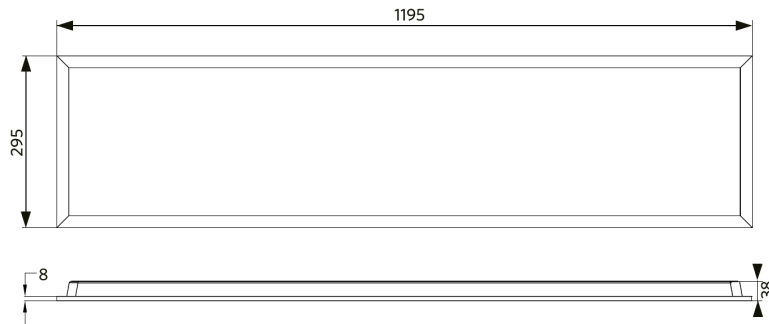

Technical Specifications

Lifetime (L70)	50,000 h
Lifetime (L80)	30,000 h
On-/Off-cycles	100,000
Colour consistency (SDCM)	4
Dimmability	On-Off
Finishing	White RAL9003
Colour rendering index (CRI)	> 80
Degree of protection (IP)	IP20
Impact strength	IK03
Protection class	II
Risk group (EN 62471)	RG0
With control gear	Yes
Glow wire test	650°C
Power factor	≥ 0.9

Electrical Supply

Frequency	50/60 Hz
Nominal voltage	220-240 V
DC input voltage	See catalogue appendix Connection Specifications
230V Cable length	0.3 m

5 YEARS WARRANTY

Mechanical Properties

Housing material	Aluminium
Optical material	Polystyrene (PS)
Cover material	Polystyrene (PS)

Ambient Conditions

Operating temperature	-10-+45°C
Application temperature	+25°C
Storage environment	-25-+50°C

Dimensional Drawing (mm)

LEDPanelS-B3 Re295-32W