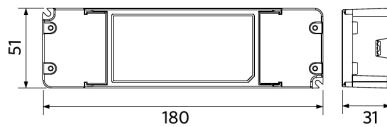

## Dimensional Drawing (mm)

LEDPanelS-E4 Sq595-32W

LEDPanelS-E4  
Driver On/Off

LEDPanelS-E4  
Driver DALI