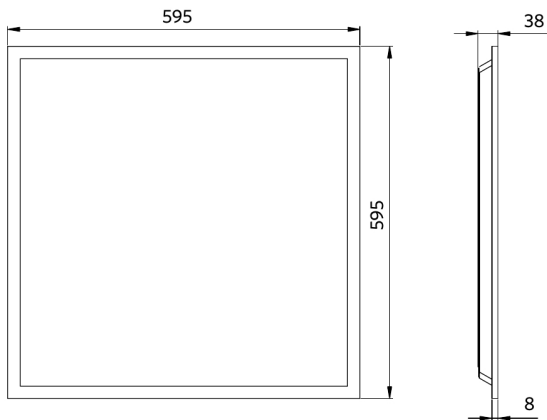

Technical Specifications

Lifetime (L70)	60,000 h
Lifetime (L80)	50,000 h
On-/Off-cycles	100,000
Colour consistency (SDCM)	3
Dimmability	On-Off
Finishing	White RAL9003
Colour rendering index (CRI)	> 80
Degree of protection (IP)	IP20
Impact strength	IK03
Protection class	II
Risk group (EN 62471)	RG0
With control gear	Yes
Glow wire test	650°C
Power factor	≥ 0.9

Electrical Supply

Frequency	50/60 Hz
Nominal voltage	220-240 V
DC input voltage	See catalogue appendix Connection Specifications
230V Cable length	1 m

5 YEARS WARRANTY

Mechanical Properties

Housing material	Aluminum
Optical material	Polystyrene (PS)
Cover material	Polystyrene (PS)

Ambient Conditions

Operating temperature	-10-+45°C
Application temperature	+25°C
Storage environment	-25-+50°C

Dimensional Drawing (mm)

LEDPanelS-E4 Sq595-32W