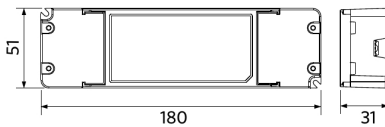

LEDPanelS-E4
Driver DALI