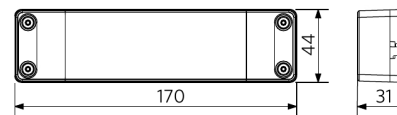

LEDPanelS-E4
Driver On/Off