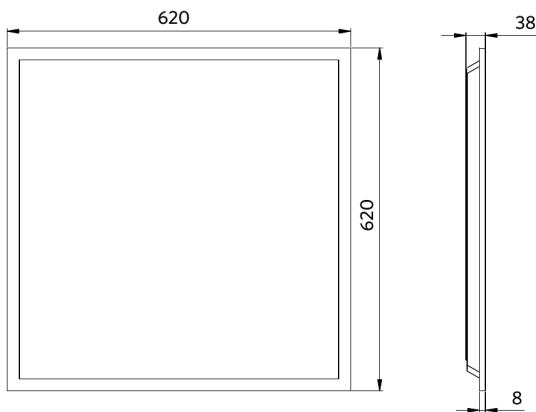

5 YEARS WARRANTY

Technical Specifications	
Lifetime (L70)	60,000 h
Lifetime (L80)	50,000 h
On-/Off-cycles	100,000
Colour consistency (SDCM)	3
Dimmability	On-Off
Finishing	White RAL9003
Colour rendering index (CRI)	> 80
Degree of protection (IP)	IP20
Impact strength	IK03
Protection class	II
Risk group (EN 62471)	RG0
With control gear	Yes
Glow wire test	650°C
Power factor	≥ 0.9

Electrical Supply	
Frequency	50/60 Hz
Nominal voltage	220-240 V
DC input voltage	See catalogue appendix Connection Specifications
230V Cable length	1 m

Mechanical Properties	
Housing material	Aluminum
Optical material	Polystyrene (PS)
Cover material	Polystyrene (PS)

Ambient Conditions	
Operating temperature	-10-+45°C
Application temperature	+25°C
Storage environment	-25-+50°C

Dimensional Drawing (mm)

LEDPanelS-E4 Sq620-32W