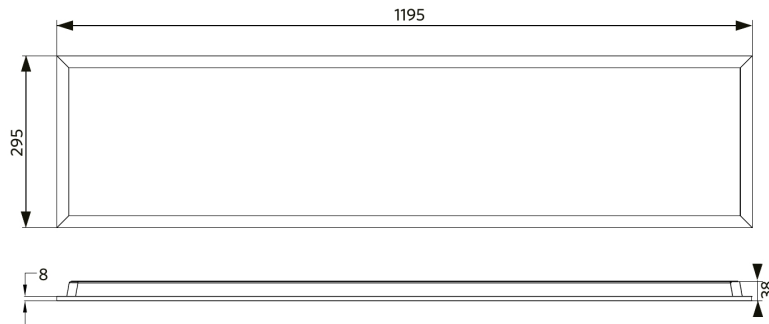

Technical Specifications

Lifetime (L70)	60,000 h
Lifetime (L80)	50,000 h
On-/Off-cycles	100,000
Colour consistency (SDCM)	3
Dimmability	On-Off
Finishing	White RAL9003
Colour rendering index (CRI)	> 80
Degree of protection (IP)	IP20
Impact strength	IK03
Protection class	II
Risk group (EN 62471)	RG0
With control gear	Yes
Glow wire test	650°C
Power factor	≥ 0.9

Electrical Supply

Frequency	50/60 Hz
Nominal voltage	220-240 V
DC input voltage	See catalogue appendix
Connection	Specifications
230V Cable length	1 m

5 YEARS WARRANTY

Mechanical Properties

Housing material	Aluminum
Optical material	Polystyrene (PS)
Cover material	Polystyrene (PS)

Ambient Conditions

Operating temperature	-10-+45°C
Application temperature	+25°C
Storage environment	-25-+50°C

Dimensional Drawing (mm)

LEDPanelS-E4 Re295-32W