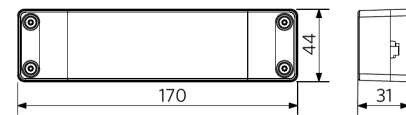

Ambient Conditions

Operating temperature	-10-+45°C
Application temperature	+25°C
Storage environment	-25-+50°C

Dimensional Drawing (mm)

LEDPanelS-E4 Re295-32W

LEDPanelS-E4
Driver On/Off

LEDPanelS-E4
Driver DALI