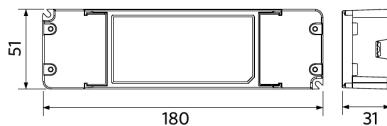

LEDPanelS-E4
Driver DALI