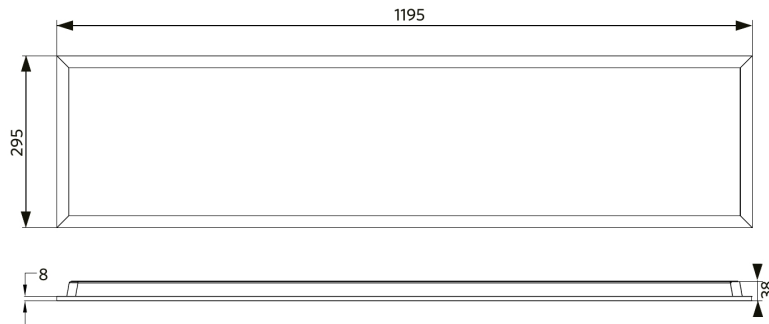

Technical Specifications

Lifetime (L70)	60,000 h
Lifetime (L80)	50,000 h
On-/Off-cycles	100,000
Colour consistency (SDCM)	3
Dimmability	On-Off
Finishing	White RAL9003
Colour rendering index (CRI)	> 80
Degree of protection (IP)	IP20
Impact strength	IK03
Protection class	II
Risk group (EN 62471)	RG0
With control gear	Yes
Glow wire test	650°C
Power factor	≥ 0.9

Electrical Supply

Frequency	50/60 Hz
Nominal voltage	220-240 V
DC input voltage	See catalogue appendix Connection Specifications
230V Cable length	1 m

5 YEARS WARRANTY

Mechanical Properties

Housing material	Aluminum
Optical material	Polystyrene (PS)
Cover material	Polystyrene (PS)

Ambient Conditions

Operating temperature	-10-+45°C
Application temperature	+25°C
Storage environment	-25-+50°C

Dimensional Drawing (mm)

LEDPanelS-E4 Re295-32W