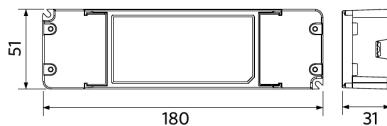

## Dimensional Drawing (mm)

LEDPanelS-E4 Re295-32W

LEDPanelS-E4  
Driver On/Off

LEDPanelS-E4  
Driver DALI