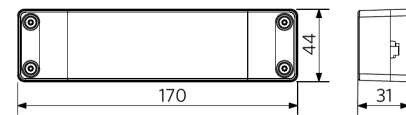

LEDPanelS-E4
Driver On/Off