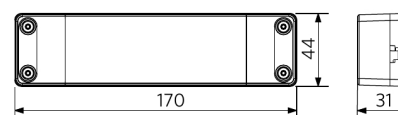

Ambient Conditions

Operating temperature	-10-+45°C
Application temperature	+25°C
Storage environment	-25-+50°C

Dimensional Drawing (mm)

LEDPanelS-E4 Sq620-32W

LEDPanelS-E4
Driver On/Off

LEDPanelS-E4
Driver DALI