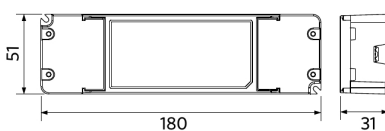

Ambient Conditions

Operating temperature	-10-+45°C
Application temperature	+25°C
Storage environment	-25-+50°C

Dimensional Drawing (mm)

LEDPanelS-E4 Sq620-32W

LEDPanelS-E4
Driver On/Off

LEDPanelS-E4
Driver DALI