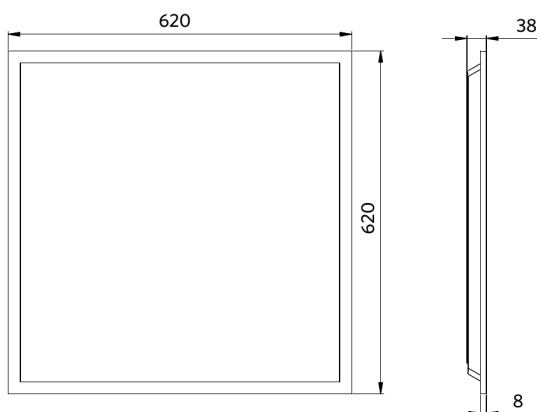

Technical Specifications

Lifetime (L70)	60,000 h
Lifetime (L80)	50,000 h
On-/Off-cycles	100,000
Colour consistency (SDCM)	3
Dimmability	DALI2
Finishing	White RAL9003
Colour rendering index (CRI)	> 80
Degree of protection (IP)	IP20
Impact strength	IK03
Protection class	II
Risk group (EN 62471)	RG0
With control gear	Yes
Glow wire test	650°C
Power factor	≥ 0.9

Electrical Supply

Frequency	50/60 Hz
Nominal voltage	220-240 V
DC input voltage	See catalogue appendix
	Connection Specifications
230V Cable length	1 m

Mechanical Properties

Housing material	Aluminum
Optical material	Polystyrene (PS)
Cover material	Polystyrene (PS)

Ambient Conditions

Operating temperature	-10-+45°C
Application temperature	+25°C
Storage environment	-25-+50°C

Dimensional Drawing (mm)

LEDPanelS-E4 Sq620-32W