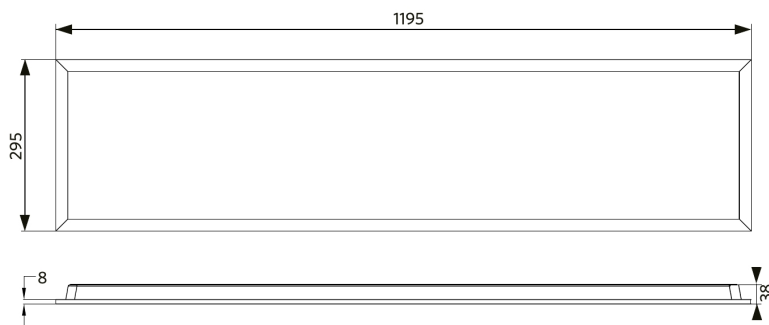

Technical Specifications

Lifetime (L70)	60,000 h
Lifetime (L80)	50,000 h
On-/Off-cycles	100,000
Colour consistency (SDCM)	3
Dimmability	DALI2
Finishing	White RAL9003
Colour rendering index (CRI)	> 80
Degree of protection (IP)	IP20
Impact strength	IK03
Protection class	II
Risk group (EN 62471)	RG0
With control gear	Yes
Glow wire test	650°C
Power factor	≥ 0.9

Electrical Supply

Frequency	50/60 Hz
Nominal voltage	220-240 V
DC input voltage	See catalogue appendix
Connection	See catalogue appendix
Specifications	See catalogue appendix
230V Cable length	1 m

Mechanical Properties

Housing material	Aluminum
Optical material	Polystyrene (PS)
Cover material	Polystyrene (PS)

Ambient Conditions

Operating temperature	-10-+45°C
Application temperature	+25°C
Storage environment	-25-+50°C

Dimensional Drawing (mm)

LEDPanelS-E4 Re295-32W