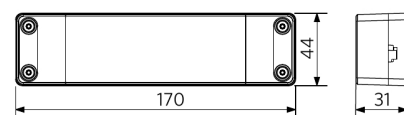

## Dimensional Drawing (mm)

LEDPanelS-E4 Re295-32W

LEDPanelS-E4  
Driver On/Off

LEDPanelS-E4  
Driver DALI