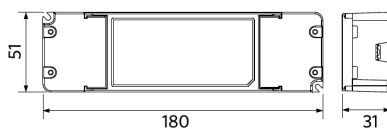

## Dimensional Drawing (mm)

LEDPanelS-E4 Re295-32W

LEDPanelS-E4  
Driver On/Off

LEDPanelS-E4  
Driver DALI