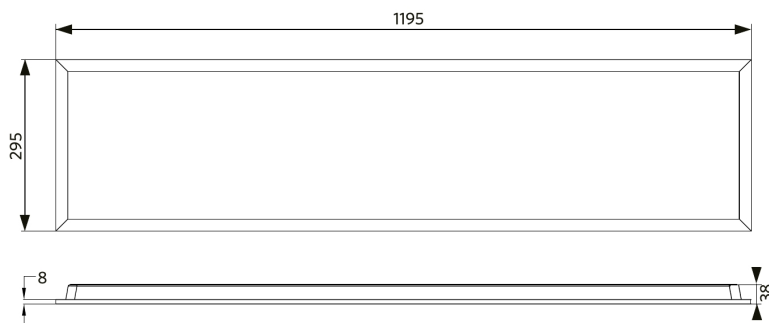

Technical Specifications

Lifetime (L70)	60,000 h
Lifetime (L80)	50,000 h
On-/Off-cycles	100,000
Colour consistency (SDCM)	3
Dimmability	DALI2
Finishing	White RAL9003
Colour rendering index (CRI)	> 80
Degree of protection (IP)	IP20
Impact strength	IK03
Protection class	II
Risk group (EN 62471)	RG0
With control gear	Yes
Glow wire test	650°C
Power factor	≥ 0.9

Electrical Supply

Frequency	50/60 Hz
Nominal voltage	220-240 V
DC input voltage	See catalogue appendix
Connection	See catalogue appendix
Specifications	See catalogue appendix
230V Cable length	1 m

Mechanical Properties

Housing material	Aluminum
Optical material	Polystyrene (PS)
Cover material	Polystyrene (PS)

Ambient Conditions

Operating temperature	-10-+45°C
Application temperature	+25°C
Storage environment	-25-+50°C

Dimensional Drawing (mm)

LEDPanelS-E4 Re295-32W