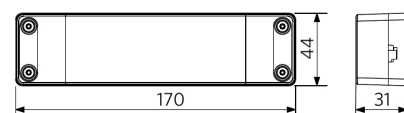

LEDPanelS-E4
Driver On/Off