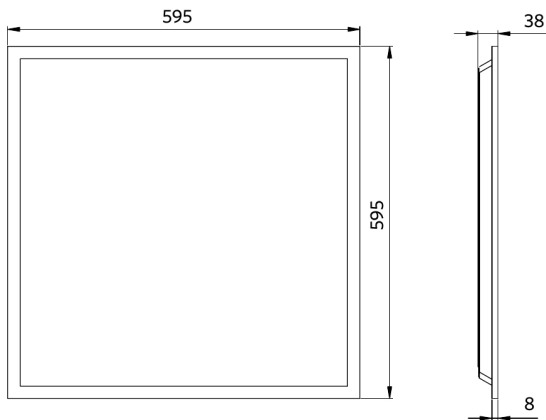

5 YEARS WARRANTY

Technical Specifications	
Lifetime (L70)	60,000 h
Lifetime (L80)	50,000 h
On-/Off-cycles	100,000
Colour consistency (SDCM)	3
Dimmability	On-Off
Finishing	White RAL9003
Colour rendering index (CRI)	> 80
Degree of protection (IP)	IP20
Impact strength	IK03
Protection class	II
Risk group (EN 62471)	RG0
With control gear	Yes
Glow wire test	650°C
Power factor	≥ 0.9

Electrical Supply	
Frequency	50/60 Hz
Nominal voltage	220-240 V
DC input voltage	See catalogue appendix Connection Specifications
230V Cable length	1 m

Mechanical Properties	
Housing material	Aluminum
Optical material	Polystyrene (PS)
Cover material	Polystyrene (PS)

Ambient Conditions	
Operating temperature	-10-+45°C
Application temperature	+25°C
Storage environment	-25-+50°C

Dimensional Drawing (mm)

LEDPanelS-E4 Sq595-32W