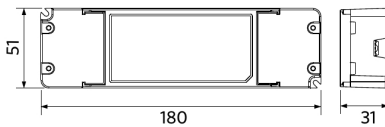

Packaging Information

Item			Box			
Item Code	Item Description	EU HS Code	Dimensions (mm) (LxWxH)	Gross Weight (kg)	EAN	pc/box
542003099800	LEDPanelS-E4 Sq595-32W-840	94051190	648x40x605	2.10	6941497771575	1
140060852	LEDFixture-Ceiling-Cable-Kit-0.5m	73121020	100x100x5	0.40	6956321895266	1
542003021700	LEDPanelRc-S-B2 Suspension-Kit	73121049	315x315x25	0.13	6941408821665	1
542003021800	LEDPanelRc-S-B2 Mounting-Springs	73209090	280x200x170	0.10	6941408821672	1
542098000800	LEDPanelRC-SI U19 EM-kit 1h	85044083	490x390x150	0.98	6941497702340	1
542098000900	LEDPanelRC-SI U19 EM-kit 3h	85044083	490x390x150	1.08	6941497702333	1
542098009600	LEDPanelRc Sq600-Frame-WH	94059900	688x88x694	1.79	6941497704061	1
542098017600	LEDPanelRc2 Sq600-Surface-Kit-WH	94059900	685x77x68	1.53	6941497720696	1
542098030700	Junction-Box-WH	85369010	43x103.4x26	0.06	6941408868684	1

Ambient Conditions	
Operating temperature	-10-+45°C
Application temperature	+25°C
Storage environment	-25-+50°C

Dimensional Drawing (mm)

LEDPanelS-E4 Sq595-32W

LEDPanelS-E4
Driver On/Off

LEDPanelS-E4
Driver DALI