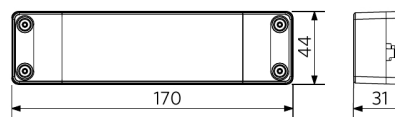

LEDPanelS-E4
Driver On/Off