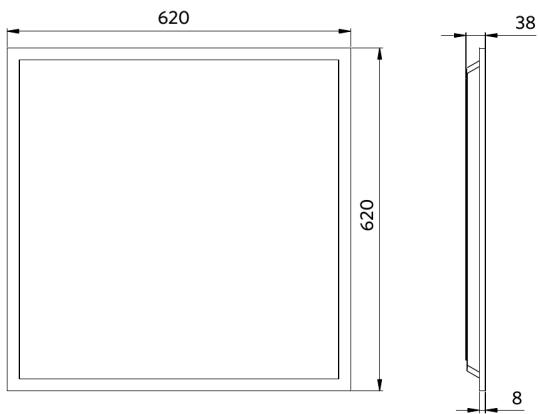

5 YEARS WARRANTY

Technical Specifications	
Lifetime (L70)	60,000 h
Lifetime (L80)	50,000 h
On-/Off-cycles	100,000
Colour consistency (SDCM)	3
Dimmability	On-Off
Finishing	White RAL9003
Colour rendering index (CRI)	> 80
Degree of protection (IP)	IP20
Impact strength	IK03
Protection class	II
Risk group (EN 62471)	RG0
With control gear	Yes
Glow wire test	650°C
Power factor	≥ 0.9

Electrical Supply	
Frequency	50/60 Hz
Nominal voltage	220-240 V
DC input voltage	See catalogue appendix Connection Specifications
230V Cable length	1 m

Mechanical Properties	
Housing material	Aluminum
Optical material	Polystyrene (PS)
Cover material	Polystyrene (PS)

Ambient Conditions	
Operating temperature	-10-+45°C
Application temperature	+25°C
Storage environment	-25-+50°C

Dimensional Drawing (mm)

LEDPanelS-E4 Sq620-32W