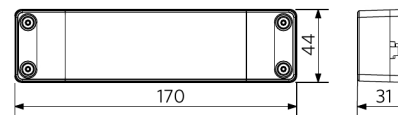

LEDPanelS-E4
Driver On/Off