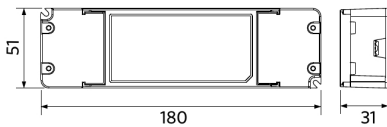

LEDPanelS-E4
Driver DALI