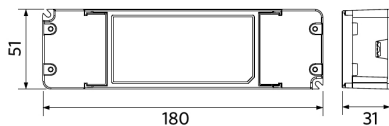

Packaging Information

Item			Box			
Item Code	Item Description	EU HS Code	Dimensions (mm) (LxWxH)	Gross Weight (kg)	EAN	pc/box
542003100200	LEDPanelS-E4 Re295-32W-840	94051190	1253x40x305	2.02	6941497771612	1
140060852	LEDFixture-Ceiling-Cable-Kit-0.5m	73121020	100x100x5	0.40	6956321895266	1
542003021700	LEDPanelRc-S-B2 Suspension-Kit	73121049	315x315x25	0.13	6941408821665	1
542098000800	LEDPanelRC-SI U19 EM-kit 1h	85044083	490x390x150	0.98	6941497702340	1
542098000900	LEDPanelRC-SI U19 EM-kit 3h	85044083	490x390x150	1.08	6941497702333	1
542098009800	LEDPanelRc Re300-Frame-WH	94059900	388x90x1290	1.93	6941497704047	1
542098017700	LEDPanelRc2 Re300-Surface-Kit-WH	94059900	1394x77x68	1.95	6941497720672	1
542098030700	Junction-Box-WH	85369010	43x103.4x26	0.06	6941408868684	1
542098033000	LEDPanelRc-S-B2 Re298 Mounting-Springs	73209090	280x200x170	3.65	6941497740151	1

Ambient Conditions

Operating temperature	-10-+45°C
Application temperature	+25°C
Storage environment	-25-+50°C

Dimensional Drawing (mm)

LEDPanelS-E4 Re295-32W

LEDPanelS-E4
Driver On/Off

LEDPanelS-E4
Driver DALI