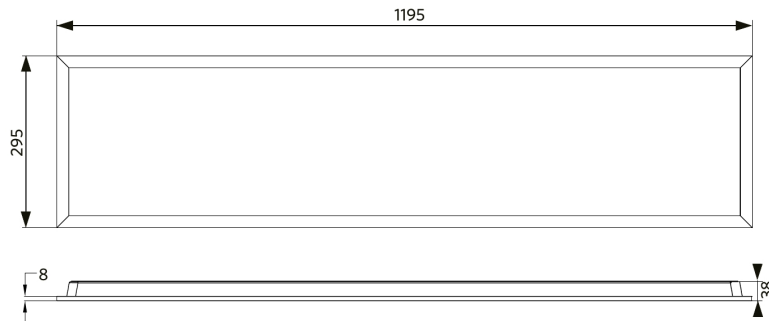

Technical Specifications

Lifetime (L70)	60,000 h
Lifetime (L80)	50,000 h
On-/Off-cycles	100,000
Colour consistency (SDCM)	3
Dimmability	On-Off
Finishing	White RAL9003
Colour rendering index (CRI)	> 80
Degree of protection (IP)	IP20
Impact strength	IK03
Protection class	II
Risk group (EN 62471)	RG0
With control gear	Yes
Glow wire test	650°C
Power factor	≥ 0.9

Electrical Supply

Frequency	50/60 Hz
Nominal voltage	220-240 V
DC input voltage	See catalogue appendix Connection Specifications
230V Cable length	1 m

5 YEARS WARRANTY

Mechanical Properties

Housing material	Aluminum
Optical material	Polystyrene (PS)
Cover material	Polystyrene (PS)

Ambient Conditions

Operating temperature	-10-+45°C
Application temperature	+25°C
Storage environment	-25-+50°C

Dimensional Drawing (mm)

LEDPanelS-E4 Re295-32W