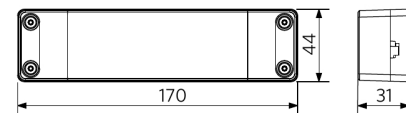

Ambient Conditions

Operating temperature	-10-+45°C
Application temperature	+25°C
Storage environment	-25-+50°C

Dimensional Drawing (mm)

LEDPanelS-E4 Re295-32W

LEDPanelS-E4
Driver On/Off

LEDPanelS-E4
Driver DALI