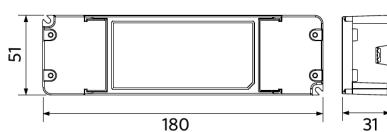

Ambient Conditions

Operating temperature	-10-+45°C
Application temperature	+25°C
Storage environment	-25-+50°C

Dimensional Drawing (mm)

LEDPanelS-E4 Sq595-32W

LEDPanelS-E4
Driver On/Off

LEDPanelS-E4
Driver DALI