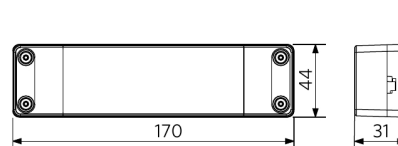

Ambient Conditions

Operating temperature	-10-+45°C
Application temperature	+25°C
Storage environment	-25-+50°C

Dimensional Drawing (mm)

LEDPanelS-E4 Sq595-32W

LEDPanelS-E4
Driver On/Off

LEDPanelS-E4
Driver DALI