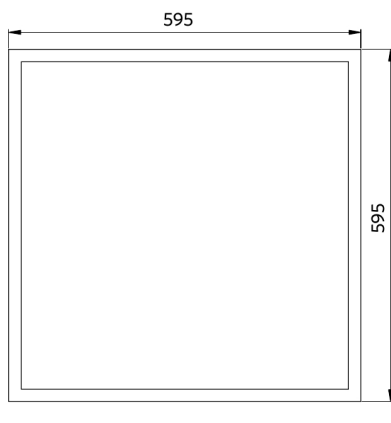

Technical Specifications

Lifetime (L70)	60,000 h
Lifetime (L80)	50,000 h
On-/Off-cycles	100,000
Colour consistency (SDCM)	3
Dimmability	DALI2
Finishing	White RAL9003
Colour rendering index (CRI)	> 80
Degree of protection (IP)	IP20
Impact strength	IK03
Protection class	II
Risk group (EN 62471)	RG0
With control gear	Yes
Glow wire test	650°C
Power factor	≥ 0.9

Electrical Supply

Frequency	50/60 Hz
Nominal voltage	220-240 V
DC input voltage	See catalogue appendix
Connection	Specifications
230V Cable length	1 m

Mechanical Properties

Housing material	Aluminum
Optical material	Polystyrene (PS)
Cover material	Polystyrene (PS)

Ambient Conditions

Operating temperature	-10-+45°C
Application temperature	+25°C
Storage environment	-25-+50°C

Dimensional Drawing (mm)

LEDPanelS-E4 Sq595-32W