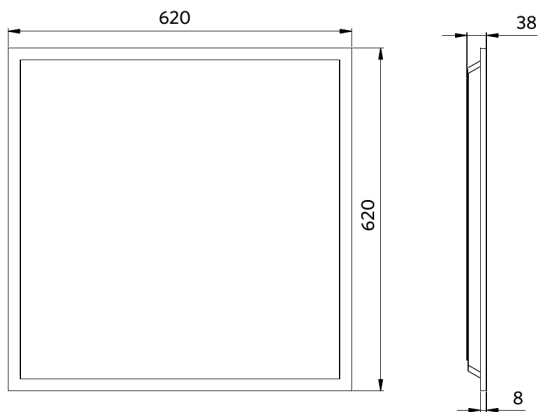

Technical Specifications

Lifetime (L70)	60,000 h
Lifetime (L80)	50,000 h
On-/Off-cycles	100,000
Colour consistency (SDCM)	3
Dimmability	DALI2
Finishing	White RAL9003
Colour rendering index (CRI)	> 80
Degree of protection (IP)	IP20
Impact strength	IK03
Protection class	II
Risk group (EN 62471)	RG0
With control gear	Yes
Glow wire test	650°C
Power factor	≥ 0.9

Electrical Supply

Frequency	50/60 Hz
Nominal voltage	220-240 V
DC input voltage	See catalogue appendix
Connection	Specifications
230V Cable length	1 m

Mechanical Properties

Housing material	Aluminum
Optical material	Polystyrene (PS)
Cover material	Polystyrene (PS)

Ambient Conditions

Operating temperature	-10-+45°C
Application temperature	+25°C
Storage environment	-25-+50°C

Dimensional Drawing (mm)

LEDPanelS-E4 Sq620-32W