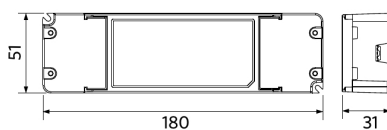

Ambient Conditions

Operating temperature	-10-+45°C
Application temperature	+25°C
Storage environment	-25-+50°C

Dimensional Drawing (mm)

LEDPanelS-E4 Sq620-32W

LEDPanelS-E4
Driver On/Off

LEDPanelS-E4
Driver DALI