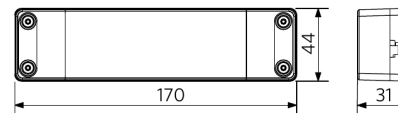

Ambient Conditions

Operating temperature	-10-+45°C
Application temperature	+25°C
Storage environment	-25-+50°C

Dimensional Drawing (mm)

LEDPanelS-E4 Sq620-32W

LEDPanelS-E4
Driver On/Off

LEDPanelS-E4
Driver DALI