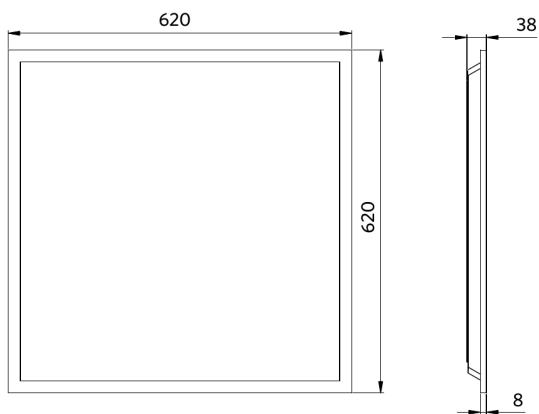

Technical Specifications

Lifetime (L70)	60,000 h
Lifetime (L80)	50,000 h
On-/Off-cycles	100,000
Colour consistency (SDCM)	3
Dimmability	DALI2
Finishing	White RAL9003
Colour rendering index (CRI)	> 80
Degree of protection (IP)	IP20
Impact strength	IK03
Protection class	II
Risk group (EN 62471)	RG0
With control gear	Yes
Glow wire test	650°C
Power factor	≥ 0.9

Electrical Supply

Frequency	50/60 Hz
Nominal voltage	220-240 V
DC input voltage	See catalogue appendix
Connection	Specifications
230V Cable length	1 m

Mechanical Properties

Housing material	Aluminum
Optical material	Polystyrene (PS)
Cover material	Polystyrene (PS)

Ambient Conditions

Operating temperature	-10-+45°C
Application temperature	+25°C
Storage environment	-25-+50°C

Dimensional Drawing (mm)

LEDPanelS-E4 Sq620-32W