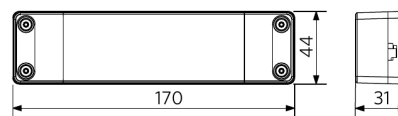

LEDPanelS-E4
Driver On/Off