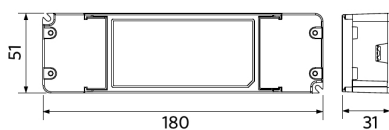

## Dimensional Drawing (mm)

LEDPanelS-E4 Sq620-32W

LEDPanelS-E4  
Driver On/Off

LEDPanelS-E4  
Driver DALI