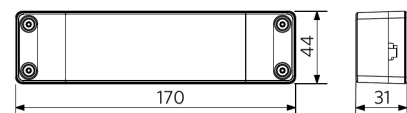

Ambient Conditions

Operating temperature	-10-+45°C
Application temperature	+25°C
Storage environment	-25-+50°C

Dimensional Drawing (mm)

LEDPanelS-E4 Re295-32W

LEDPanelS-E4
Driver On/Off

LEDPanelS-E4
Driver DALI