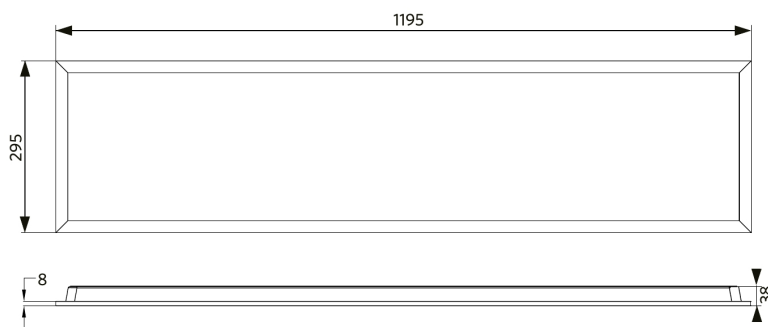

Technical Specifications

Lifetime (L70)	60,000 h
Lifetime (L80)	50,000 h
On-/Off-cycles	100,000
Colour consistency (SDCM)	3
Dimmability	DALI2
Finishing	White RAL9003
Colour rendering index (CRI)	> 80
Degree of protection (IP)	IP20
Impact strength	IK03
Protection class	II
Risk group (EN 62471)	RG0
With control gear	Yes
Glow wire test	650°C
Power factor	≥ 0.9

Electrical Supply

Frequency	50/60 Hz
Nominal voltage	220-240 V
DC input voltage	See catalogue appendix
Connection	Specifications
230V Cable length	1 m

Mechanical Properties

Housing material	Aluminum
Optical material	Polystyrene (PS)
Cover material	Polystyrene (PS)

Ambient Conditions

Operating temperature	-10-+45°C
Application temperature	+25°C
Storage environment	-25-+50°C

Dimensional Drawing (mm)

LEDPanelS-E4 Re295-32W