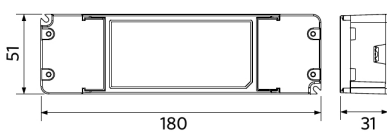

Ambient Conditions

Operating temperature	-10-+45°C
Application temperature	+25°C
Storage environment	-25-+50°C

Dimensional Drawing (mm)

LEDPanelS-E4 Re295-32W

LEDPanelS-E4
Driver On/Off

LEDPanelS-E4
Driver DALI