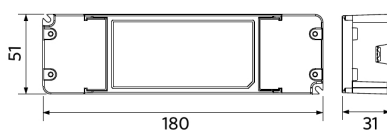

Ambient Conditions

Operating temperature	-10-+45°C
Application temperature	+25°C
Storage environment	-25-+50°C

Dimensional Drawing (mm)

LEDPanelS-E4 Re295-32W

LEDPanelS-E4
Driver On/Off

LEDPanelS-E4
Driver DALI