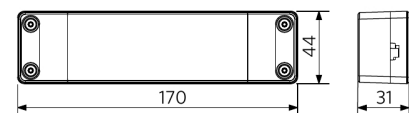

Ambient Conditions

Operating temperature	-10-+45°C
Application temperature	+25°C
Storage environment	-25-+50°C

Dimensional Drawing (mm)

LEDPanelS-E4 Re295-32W

LEDPanelS-E4
Driver On/Off

LEDPanelS-E4
Driver DALI