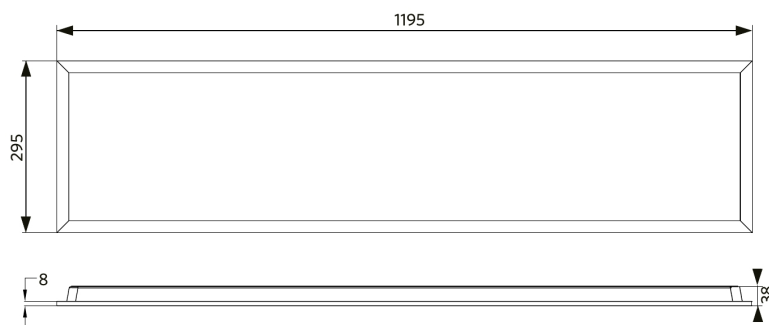

Technical Specifications

Lifetime (L70)	60,000 h
Lifetime (L80)	50,000 h
On-/Off-cycles	100,000
Colour consistency (SDCM)	3
Dimmability	DALI2
Finishing	White RAL9003
Colour rendering index (CRI)	> 80
Degree of protection (IP)	IP20
Impact strength	IK03
Protection class	II
Risk group (EN 62471)	RG0
With control gear	Yes
Glow wire test	650°C
Power factor	≥ 0.9

Electrical Supply

Frequency	50/60 Hz
Nominal voltage	220-240 V
DC input voltage	See catalogue appendix
Connection	Specifications
230V Cable length	1 m

Mechanical Properties

Housing material	Aluminum
Optical material	Polystyrene (PS)
Cover material	Polystyrene (PS)

Ambient Conditions

Operating temperature	-10-+45°C
Application temperature	+25°C
Storage environment	-25-+50°C

Dimensional Drawing (mm)

LEDPanelS-E4 Re295-32W