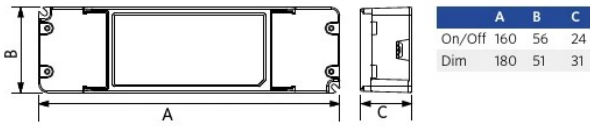

Dimensional Drawing (mm)