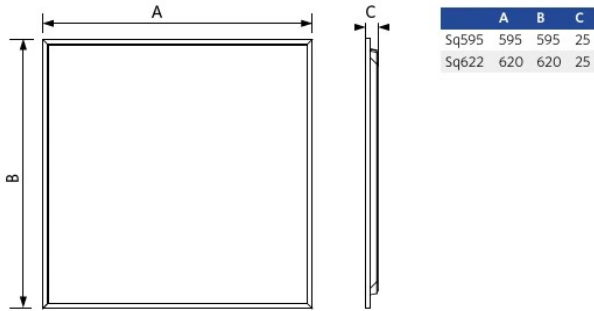

Dimensional Drawing (mm)