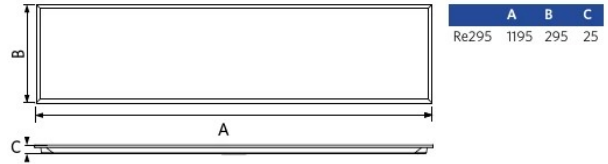

Dimensional Drawing (mm)