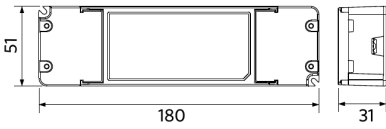

## Dimensional Drawing (mm)

LEDPanelS-P6 Sq595

LEDPanelS-P6  
Driver On/Off

LEDPanelS-P6  
Driver Dim

LEDPanelS-P6  
Driver Tunable White