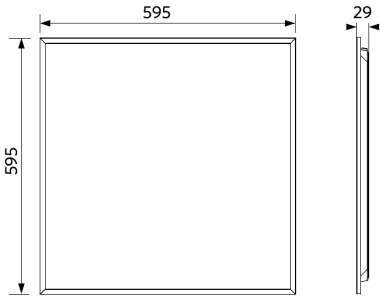

Dimensional Drawing (mm)

LEDPanelS-P6 Sq595