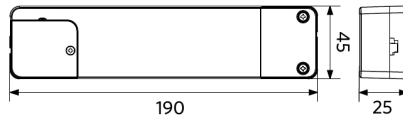

## Dimensional Drawing (mm)

LEDPanelS-P6 Sq595

LEDPanelS-P6  
Driver On/Off

LEDPanelS-P6  
Driver Dim

LEDPanelS-P6  
Driver Tunable White