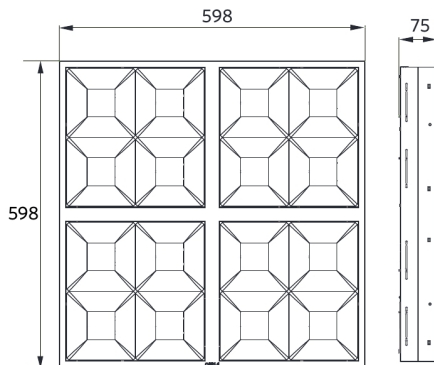

## Dimensional Drawing (mm)

LEDPanelRc-G Sq598