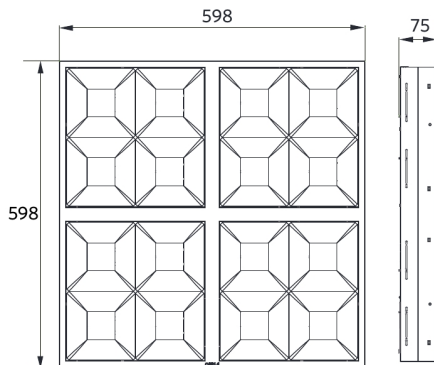

Dimensional Drawing (mm)

LEDPanelRc-G Sq598

Photometric Data