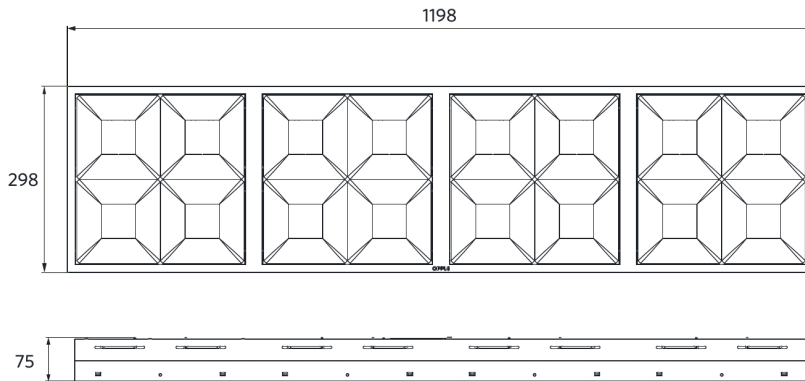

Technical Specifications	
Lifetime (L70)	70,000 h
Lifetime (L80)	50,000 h
On-/Off-cycles	100,000
Colour consistency (SDCM)	3
Dimmability	BLE2
Beam angle	90°
Finishing	White RAL9003
Colour rendering index (CRI)	> 80
UGR	≤ 16
Degree of protection (IP)	IP20
Impact strength	IK02
Protection class	I
Risk group (EN 62471)	RG0
With control gear	Yes
Glow wire test	650°C
Power factor	≥ 0.9

Electrical Supply	
Frequency	50/60 Hz
Nominal voltage	220-240 V
DC input voltage	See catalogue appendix Connection Specifications

Mechanical Properties	
Housing material	Coated Steel
Optical material	Polycarbonate

Ambient Conditions	
Operating temperature	-10-+40°C
Application temperature	+25°C
Storage environment	-25-+50°C

ENERGY

OPPLE Lighting
542003131400

A
B
C
D
E
F
G

D

33
kWh/1000h

2019/2015

Dimensional Drawing (mm)

LEDPanelRc-G Re298