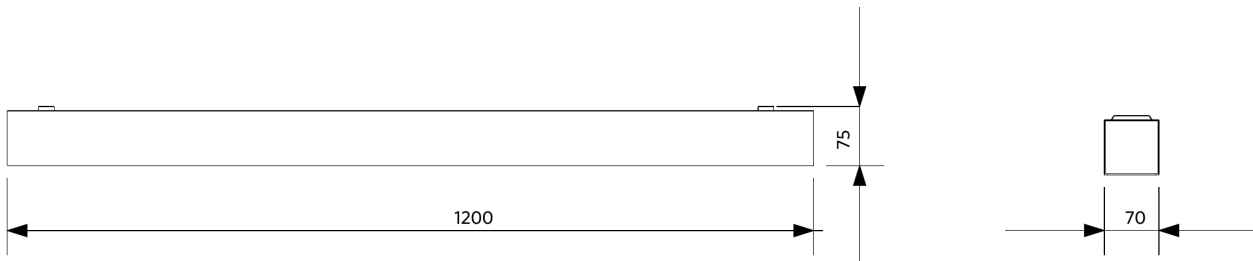

Technical Specifications

Lifetime (L70)	70,000 h
Lifetime (L80)	50,000 h
On-/Off-cycles	100,000
Dimmability	BLE2
Beam angle	70°
Finishing	Aluminum
Colour rendering index (CRI)	> 80
Degree of protection (IP)	IP20
Impact strength	IK02
Protection class	I
Risk group (EN 62471)	RG0
With control gear	Yes
Glow wire test	650°C
Power factor	≥ 0.9

Electrical Supply

Frequency	50/60 Hz
Nominal voltage	220-240 V
DC input voltage	See catalogue appendix Connection Specifications

Mechanical Properties

Housing material	Aluminum
Optical material	Polycarbonate

Ambient Conditions

Operating temperature	-10-+45°C
Application temperature	+25°C
Storage environment	-25-+50°C

OPPLE Lighting
542003131500

A	▶
B	▶
C	▶
D	▶
E	▶
F	◀
G	▶

15
kWh/1000h

2019/2015

Dimensional Drawing (mm)

LEDLima L12