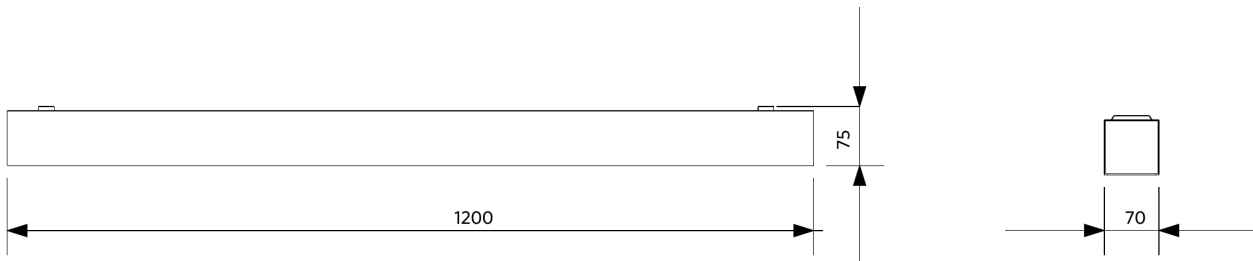

Technical Specifications

Lifetime (L70)	70,000 h
Lifetime (L80)	50,000 h
On-/Off-cycles	100,000
Dimmability	BLE2
Beam angle	70°
Finishing	Aluminum
Colour rendering index (CRI)	> 80
Degree of protection (IP)	IP20
Impact strength	IK02
Protection class	I
Risk group (EN 62471)	RG0
With control gear	Yes
Glow wire test	650°C
Power factor	≥ 0.9

Electrical Supply

Frequency	50/60 Hz
Nominal voltage	220-240 V
DC input voltage	See catalogue appendix Connection Specifications

Mechanical Properties

Housing material	Aluminum
Optical material	Polycarbonate

Ambient Conditions

Operating temperature	-10-+45°C
Application temperature	+25°C
Storage environment	-25-+50°C

OPPLE Lighting
542003131900

A

B

C

D

E

F

G

F

30
kWh/1000h

2019/2015

Dimensional Drawing (mm)

LEDLima L12