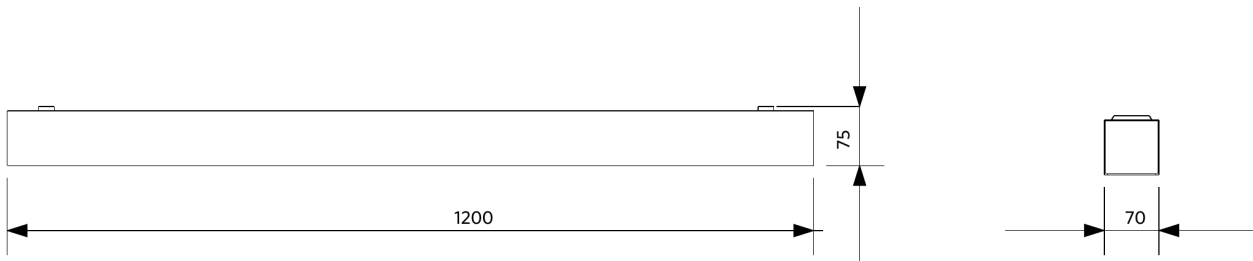

Technical Specifications

Lifetime (L70)	70,000 h
Lifetime (L80)	50,000 h
On-/Off-cycles	100,000
Dimmability	BLE2
Beam angle	70°
Finishing	Aluminum
Colour rendering index (CRI)	> 80
Degree of protection (IP)	IP20
Impact strength	IK02
Protection class	I
Risk group (EN 62471)	RG0
With control gear	Yes
Glow wire test	650°C
Power factor	≥ 0.9

Electrical Supply

Frequency	50/60 Hz
Nominal voltage	220-240 V
DC input voltage	See catalogue appendix Connection Specifications

Mechanical Properties

Housing material	Aluminum
Optical material	Polycarbonate

Ambient Conditions

Operating temperature	-10-+45°C
Application temperature	+25°C
Storage environment	-25-+50°C

OPPLE Lighting
542003132000

A	→
B	→
C	→
D	→
E	→
F	←
G	←

30
kWh/1000h

2019/2015

Dimensional Drawing (mm)

LEDLima L12