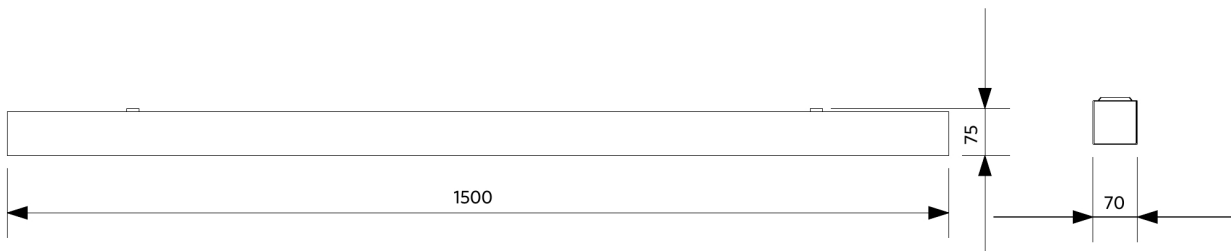

Technical Specifications	
Lifetime (L70)	70,000 h
Lifetime (L80)	50,000 h
On-/Off-cycles	100,000
Dimmability	BLE2
Beam angle	70°
Finishing	Aluminum
Colour rendering index (CRI)	> 80
Degree of protection (IP)	IP20
Impact strength	IK02
Protection class	I
Risk group (EN 62471)	RG0
With control gear	Yes
Glow wire test	650°C
Power factor	≥ 0.9

Electrical Supply	
Frequency	50/60 Hz
Nominal voltage	220-240 V
DC input voltage	See catalogue appendix Connection Specifications

Mechanical Properties	
Housing material	Aluminum
Optical material	Polycarbonate

Ambient Conditions	
Operating temperature	-10-+45°C
Application temperature	+25°C
Storage environment	-25-+50°C

OPPLE Lighting
542003132100

A

B

C

D

E

F

G

F

36
kWh/1000h

2019/2015

Dimensional Drawing (mm)

LEDLima L15