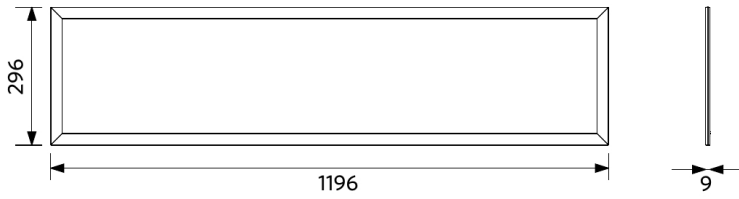

Dimensional Drawing (mm)

LEDPanelRc-S5 Re295