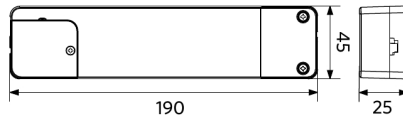

## Dimensional Drawing (mm)

LEDPanelRc-S5 Re295

LEDPanelRc-S5  
Driver On/Off

LEDPanelRc-S5  
Driver Dim

LEDPanelRc-S5  
Driver Tunable White