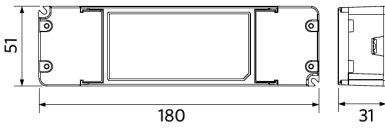

## Dimensional Drawing (mm)

LEDPanelRc-S5 Re295

LEDPanelRc-S5  
Driver On/Off

LEDPanelRc-S5  
Driver Dim

LEDPanelRc-S5  
Driver Tunable White