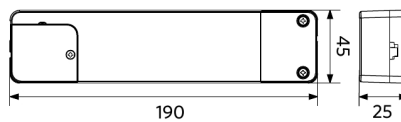

LEDPanelRc-S5
Driver Tunable White