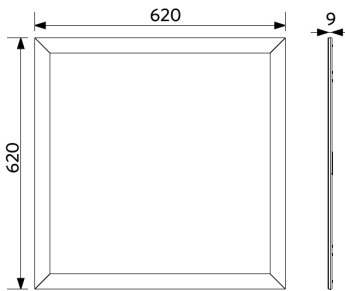

Technical Specifications	
Lifetime (L70)	100,000 h
Lifetime (L80)	70,000 h
Lifetime (L90)	50,000 h
On-/Off-cycles	100,000
Colour consistency (SDCM)	3
Dimmability	On-Off
Beam angle	85°
Finishing	White RAL9003
UGR	≤ 19
IP front side	IP54
IP recessed part	IP20
Impact strength	IK04
Protection class	II
Risk group (EN 62471)	RG0
With control gear	Yes
Glow wire test	650°C
Power factor	≥ 0,9

Electrical Supply	
Frequency	50/60 Hz
Nominal voltage	220-240 V
DC input voltage	See catalogue appendix Connection Specifications
230V Cable length	1 m

Mechanical Properties	
Housing material	Aluminum
Optical material	PMMA
Cover material	Polystyrene (PS)

Ambient Conditions	
Operating temperature	-20-+40°C
Application temperature	+25°C
Storage environment	-25-+50°C

ENERGY
OPPLE Lighting
542004068600

30
kWh/1000h

2019/2015

Dimensional Drawing (mm)

LEDPanelRc-S5 Sq620