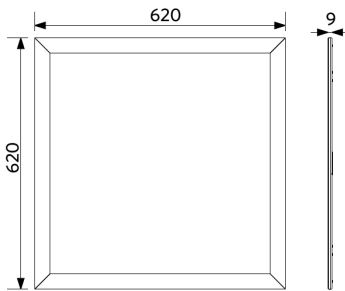

Technical Specifications	
Lifetime (L70)	100,000 h
Lifetime (L80)	70,000 h
Lifetime (L90)	50,000 h
On-/Off-cycles	100,000
Colour consistency (SDCM)	3
Dimmability	On-Off
Beam angle	85°
Finishing	White RAL9003
UGR	≤ 19
IP front side	IP54
IP recessed part	IP20
Impact strength	IK04
Protection class	II
Risk group (EN 62471)	RG0
With control gear	Yes
Glow wire test	650°C
Power factor	≥ 0,9

Electrical Supply	
Frequency	50/60 Hz
Nominal voltage	220-240 V
DC input voltage	See catalogue appendix Connection Specifications
230V Cable length	1 m

Mechanical Properties	
Housing material	Aluminum
Optical material	PMMA
Cover material	Polystyrene (PS)

Ambient Conditions	
Operating temperature	-20-+40°C
Application temperature	+25°C
Storage environment	-25-+50°C

5 YEARS WARRANTY

ENERGY

OPPLE Lighting
542004068700

30
kWh/1000h

2019/2015

Dimensional Drawing (mm)

LEDPanelRc-S5 Sq620