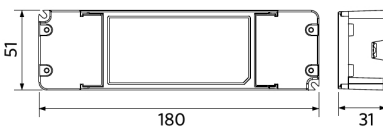

LEDPanelRc-S5
Driver Dim