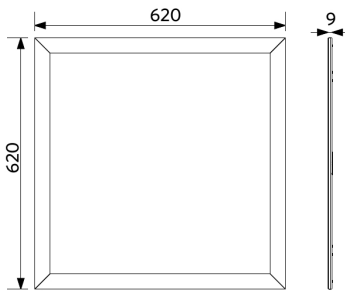

Technical Specifications	
Lifetime (L70)	100,000 h
Lifetime (L80)	70,000 h
Lifetime (L90)	50,000 h
On-/Off-cycles	100,000
Colour consistency (SDCM)	3
Dimmability	On-Off
Beam angle	85°
Finishing	White RAL9003
UGR	≤ 19
IP front side	IP54
IP recessed part	IP20
Impact strength	IK04
Protection class	II
Risk group (EN 62471)	RG0
With control gear	Yes
Glow wire test	650°C
Power factor	≥ 0,9

Electrical Supply	
Frequency	50/60 Hz
Nominal voltage	220-240 V
DC input voltage	See catalogue appendix Connection Specifications
230V Cable length	1 m

Mechanical Properties	
Housing material	Aluminum
Optical material	PMMA
Cover material	Polystyrene (PS)

Ambient Conditions	
Operating temperature	-20-+40°C
Application temperature	+25°C
Storage environment	-25-+50°C

ENERGY
OPPLÉ Lighting
542004068800

A
B
C
D
E
F
G

30
kWh/1000h

2019/2015

Dimensional Drawing (mm)

LEDPanelRc-S5 Sq620