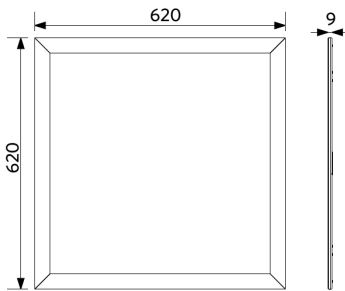

Technical Specifications	
Lifetime (L70)	100,000 h
Lifetime (L80)	70,000 h
Lifetime (L90)	50,000 h
On-/Off-cycles	100,000
Colour consistency (SDCM)	3
Dimmability	DALI
Beam angle	85°
Finishing	White RAL9003
UGR	≤ 19
IP front side	IP54
IP recessed part	IP20
Impact strength	IK04
Protection class	II
Risk group (EN 62471)	RG0
With control gear	Yes
Glow wire test	650°C
Power factor	≥ 0,9

Electrical Supply	
Frequency	50/60 Hz
Nominal voltage	220-240 V
DC input voltage	See catalogue appendix Connection Specifications
230V Cable length	1 m

Mechanical Properties	
Housing material	Aluminum
Optical material	PMMA
Cover material	Polystyrene (PS)

Ambient Conditions	
Operating temperature	-20-+40°C
Application temperature	+25°C
Storage environment	-25-+50°C

ENERGY
OPPLÉ Lighting
542004069300

A
B
C
D
E
F
G

30
kWh/1000h

2019/2015

Dimensional Drawing (mm)

LEDPanelRc-S5 Sq620