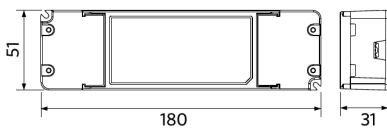

LEDPanelRc-S5
Driver Dim