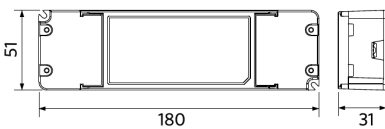

## Dimensional Drawing (mm)

LEDPanelRc-S5 Sq620

LEDPanelRc-S5  
 Driver On/Off

LEDPanelRc-S5  
 Driver Dim

LEDPanelRc-S5  
 Driver Tunable White