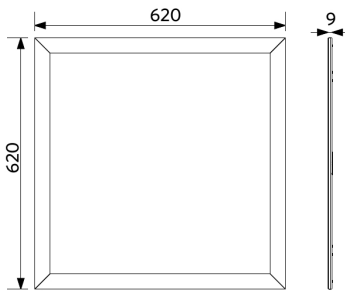

Technical Specifications	
Lifetime (L70)	100,000 h
Lifetime (L80)	70,000 h
Lifetime (L90)	50,000 h
On-/Off-cycles	100,000
Colour consistency (SDCM)	3
Dimmability	1-10V
Beam angle	85°
Finishing	White RAL9003
UGR	≤ 19
IP front side	IP54
IP recessed part	IP20
Impact strength	IK04
Protection class	II
Risk group (EN 62471)	RG0
With control gear	Yes
Glow wire test	650°C
Power factor	≥ 0,9

Electrical Supply	
Frequency	50/60 Hz
Nominal voltage	220-240 V
DC input voltage	See catalogue appendix Connection Specifications
230V Cable length	1 m

Mechanical Properties	
Housing material	Aluminum
Optical material	PMMA
Cover material	Polystyrene (PS)

Ambient Conditions	
Operating temperature	-20-+40°C
Application temperature	+25°C
Storage environment	-25-+50°C

ENERGY
OPPLÉ Lighting
542004070800

A
B
C
D
E
F
G

30
kWh/1000h

2019/2015

Dimensional Drawing (mm)

LEDPanelRc-S5 Sq620