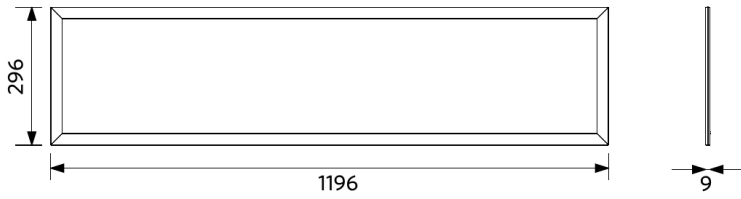

Dimensional Drawing (mm)

LEDPanelRc-S5 Re295