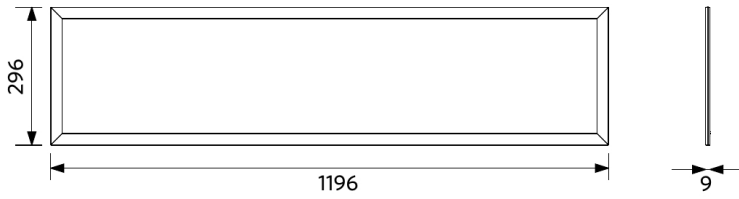

E

F

G

34
kWh/1000h

2019/2015

Dimensional Drawing (mm)

LEDPanelRc-S5 Re295

LEDPanelRc-S5
Driver On/Off