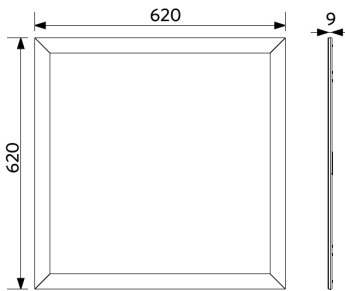

Technical Specifications	
Lifetime (L70)	100,000 h
Lifetime (L80)	70,000 h
Lifetime (L90)	50,000 h
On-/Off-cycles	100,000
Colour consistency (SDCM)	3
Dimmability	On-Off
Beam angle	85°
Finishing	White RAL9003
UGR	≤ 19
IP front side	IP54
IP recessed part	IP20
Impact strength	IK04
Protection class	II
Risk group (EN 62471)	RG0
With control gear	Yes
Glow wire test	650°C
Power factor	≥ 0,9

Electrical Supply	
Frequency	50/60 Hz
Nominal voltage	220-240 V
DC input voltage	See catalogue appendix Connection Specifications
230V Cable length	1 m

Mechanical Properties	
Housing material	Aluminum
Optical material	PMMA
Cover material	Polystyrene (PS)

Ambient Conditions	
Operating temperature	-20-+40°C
Application temperature	+25°C
Storage environment	-25-+50°C

ENERGY
OPPLÉ Lighting
542004071500

34
kWh/1000h

2019/2015

Dimensional Drawing (mm)

LEDPanelRc-S5 Sq620