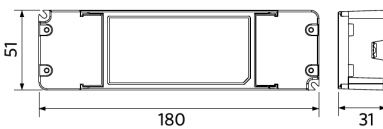

## Dimensional Drawing (mm)

LEDPanelRc-S5 Sq620

LEDPanelRc-S5  
 Driver On/Off

LEDPanelRc-S5  
 Driver Dim

LEDPanelRc-S5  
 Driver Tunable White