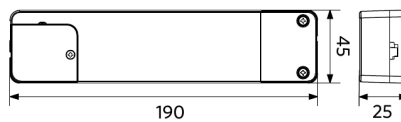

## Dimensional Drawing (mm)

LEDPanelRc-S5 Sq620

LEDPanelRc-S5  
 Driver On/Off

LEDPanelRc-S5  
 Driver Dim

LEDPanelRc-S5  
 Driver Tunable White