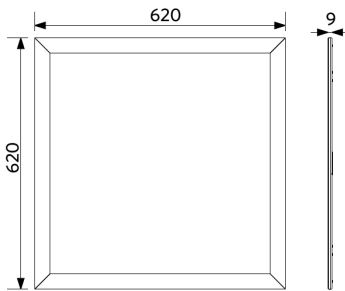

Technical Specifications	
Lifetime (L70)	100,000 h
Lifetime (L80)	70,000 h
Lifetime (L90)	50,000 h
On-/Off-cycles	100,000
Colour consistency (SDCM)	3
Dimmability	On-Off
Beam angle	85°
Finishing	White RAL9003
UGR	≤ 19
IP front side	IP54
IP recessed part	IP20
Impact strength	IK04
Protection class	II
Risk group (EN 62471)	RG0
With control gear	Yes
Glow wire test	650°C
Power factor	≥ 0,9

Electrical Supply	
Frequency	50/60 Hz
Nominal voltage	220-240 V
DC input voltage	See catalogue appendix Connection Specifications
230V Cable length	1 m

Mechanical Properties	
Housing material	Aluminum
Optical material	PMMA
Cover material	Polystyrene (PS)

Ambient Conditions	
Operating temperature	-20-+40°C
Application temperature	+25°C
Storage environment	-25-+50°C

ENERGY
OPPLÉ Lighting
542004071600

34
kWh/1000h

2019/2015

Dimensional Drawing (mm)

LEDPanelRc-S5 Sq620