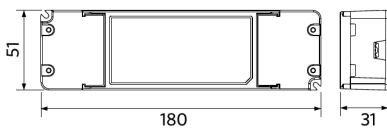

## Dimensional Drawing (mm)

LEDPanelRc-S5 Sq620

LEDPanelRc-S5  
 Driver On/Off

LEDPanelRc-S5  
 Driver Dim

LEDPanelRc-S5  
 Driver Tunable White