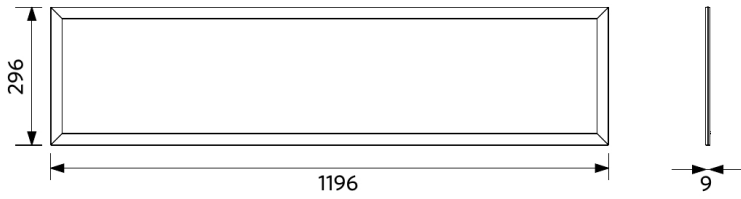

E

F

G

F

34
kWh/1000h

2019/2015

Dimensional Drawing (mm)

LEDPanelRc-S5 Re295