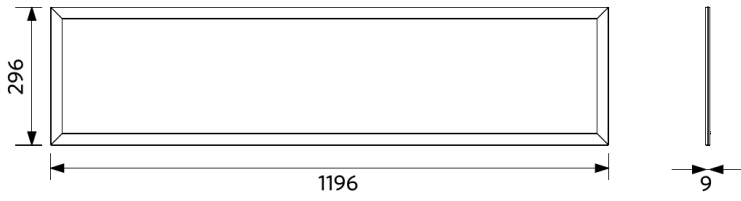

E

F

G

34
kWh/1000h

2019/2015

Dimensional Drawing (mm)

LEDPanelRc-S5 Re295

LEDPanelRc-S5
Driver On/Off