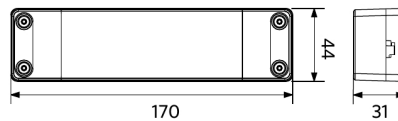

LEDPanelRc-S5
Driver On/Off