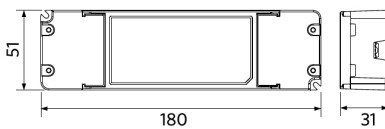

## Dimensional Drawing (mm)

LEDPanelRc-S5 Sq620

LEDPanelRc-S5  
 Driver On/Off

LEDPanelRc-S5  
 Driver Dim

LEDPanelRc-S5  
 Driver Tunable White