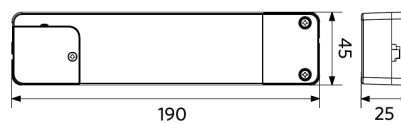

## Dimensional Drawing (mm)

LEDPanelRc-S5 Sq620

LEDPanelRc-S5  
 Driver On/Off

LEDPanelRc-S5  
 Driver Dim

LEDPanelRc-S5  
 Driver Tunable White