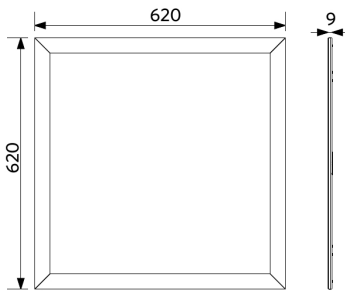

Technical Specifications	
Lifetime (L70)	100,000 h
Lifetime (L80)	70,000 h
Lifetime (L90)	50,000 h
On-/Off-cycles	100,000
Colour consistency (SDCM)	3
Dimmability	On-Off
Beam angle	85°
Finishing	White RAL9003
UGR	≤ 19
IP front side	IP54
IP recessed part	IP20
Impact strength	IK04
Protection class	II
Risk group (EN 62471)	RG0
With control gear	Yes
Glow wire test	650°C
Power factor	≥ 0,9

Electrical Supply	
Frequency	50/60 Hz
Nominal voltage	220-240 V
DC input voltage	See catalogue appendix Connection Specifications
230V Cable length	1 m

Mechanical Properties	
Housing material	Aluminum
Optical material	PMMA
Cover material	Polystyrene (PS)

Ambient Conditions	
Operating temperature	-20-+40°C
Application temperature	+25°C
Storage environment	-25-+50°C

ENERGY
OPPLÉ Lighting
542004075000

A
B
C
D
E
F
G

34
kWh/1000h

2019/2015

Dimensional Drawing (mm)

LEDPanelRc-S5 Sq620