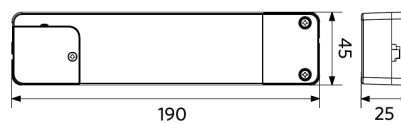

LEDPanelRc-S5
Driver Tunable White