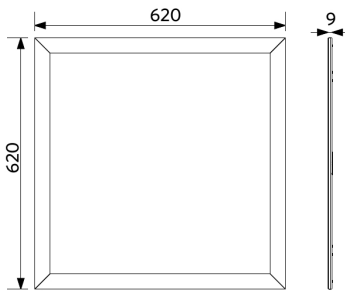

Technical Specifications	
Lifetime (L70)	100,000 h
Lifetime (L80)	70,000 h
Lifetime (L90)	50,000 h
On-/Off-cycles	100,000
Colour consistency (SDCM)	3
Dimmability	DALI
Beam angle	85°
Finishing	White RAL9003
UGR	≤ 19
IP front side	IP54
IP recessed part	IP20
Impact strength	IK04
Protection class	II
Risk group (EN 62471)	RG0
With control gear	Yes
Glow wire test	650°C
Power factor	≥ 0,9

Electrical Supply	
Frequency	50/60 Hz
Nominal voltage	220-240 V
DC input voltage	See catalogue appendix Connection Specifications
230V Cable length	1 m

Mechanical Properties	
Housing material	Aluminum
Optical material	PMMA
Cover material	Polystyrene (PS)

Ambient Conditions	
Operating temperature	-20-+40°C
Application temperature	+25°C
Storage environment	-25-+50°C

ENERGY
OPPLÉ Lighting
542004075600

34
kWh/1000h

2019/2015

Dimensional Drawing (mm)

LEDPanelRc-S5 Sq620