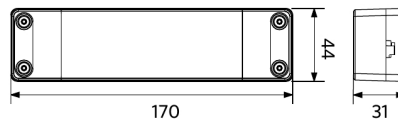

LEDPanelRc-S5
Driver On/Off