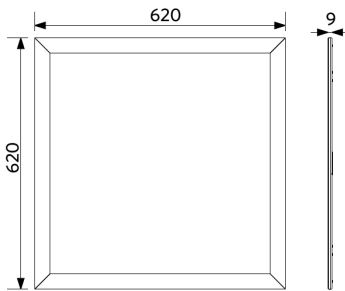

Technical Specifications	
Lifetime (L70)	100,000 h
Lifetime (L80)	70,000 h
Lifetime (L90)	50,000 h
On-/Off-cycles	100,000
Colour consistency (SDCM)	3
Dimmability	1-10V
Beam angle	85°
Finishing	White RAL9003
UGR	≤ 19
IP front side	IP54
IP recessed part	IP20
Impact strength	IK04
Protection class	II
Risk group (EN 62471)	RG0
With control gear	Yes
Glow wire test	650°C
Power factor	≥ 0,9

Electrical Supply	
Frequency	50/60 Hz
Nominal voltage	220-240 V
DC input voltage	See catalogue appendix Connection Specifications
230V Cable length	1 m

Mechanical Properties	
Housing material	Aluminum
Optical material	PMMA
Cover material	Polystyrene (PS)

Ambient Conditions	
Operating temperature	-20-+40°C
Application temperature	+25°C
Storage environment	-25-+50°C

ENERGY
OPPLÉ Lighting
542004076800

A
B
C
D
E
F
G

F

34
kWh/1000h

2019/2015

Dimensional Drawing (mm)

LEDPanelRc-S5 Sq620