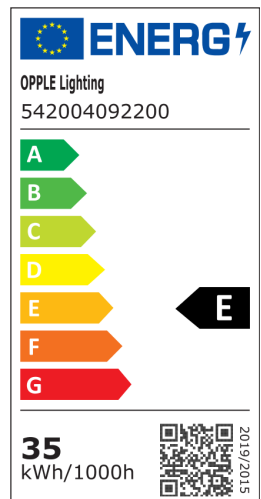

Technical Specifications

Lifetime (L70)	70,000 h
Lifetime (L80)	50,000 h
On-/Off-cycles	100,000
Colour consistency (SDCM)	3
Dimmability	BLE2
Beam angle	80°
Finishing	White RAL9003
Colour rendering index (CRI)	> 80
UGR	≤ 19
Degree of protection (IP)	IP20
Impact strength	IK02
Protection class	II
Risk group (EN 62471)	RG0
With control gear	Yes
Glow wire test	850°C
Power factor	≥ 0.9

Electrical Supply

Frequency	50/60 Hz
Nominal voltage	220-240 V
DC input voltage	See catalogue appendix
	Connection
	Specifications
230V Cable length	1 m

Mechanical Properties

Housing material	Steel
Optical material	Polycarbonate

Ambient Conditions

Operating temperature	-10-+40°C
Application temperature	+25°C
Storage environment	-25-+50°C