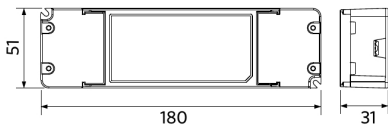

## Dimensional Drawing (mm)

LEDPanelRc-Sy  
Driver Dim