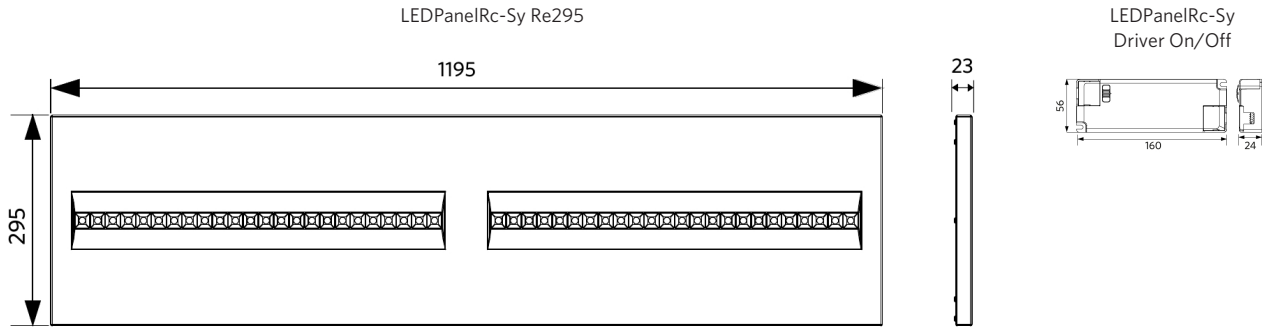

Dimensional Drawing (mm)