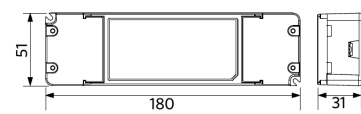

LEDPanelRc-Mo
Driver Dim