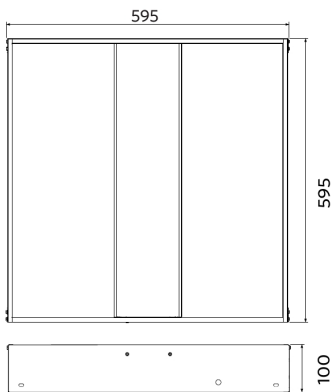

Technical Specifications	
Lifetime (L70)	70,000 h
Lifetime (L80)	60,000 h
Lifetime (L90)	50,000 h
On-/Off-cycles	100,000
Colour consistency (SDCM)	3
Dimmability	BLE2
Beam angle	90°
Finishing	White RAL9016
Colour rendering index (CRI)	> 80
UGR	≤ 19
Degree of protection (IP)	IP20
Impact strength	IK02
Protection class	II
Risk group (EN 62471)	RG0
With control gear	Yes
Glow wire test	650°C
Power factor	≥ 0,9

Electrical Supply	
Frequency	50/60 Hz
Nominal voltage	220-240 V
DC input voltage	See catalogue appendix Connection Specifications
230V Cable length	1 m

Mechanical Properties	
Housing material	Steel
Optical material	PMMA
Cover material	Polystyrene (PS)

Ambient Conditions	
Operating temperature	-10-+40°C
Application temperature	+25°C
Storage environment	-25-+50°C

ENERGY

OPPLE Lighting
542004092300

A
B
C
D
E
F
G

F

35 kWh/1000h

2019/2015

Dimensional Drawing (mm)

LEDPanelRc-Mo Sq595