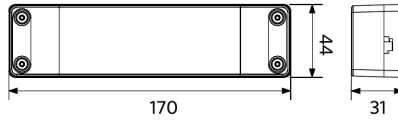

LEDPanelRc-S5
Driver On/Off