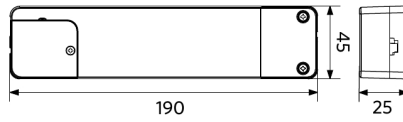

## Dimensional Drawing (mm)

LEDPanelRc-S5 Sq595

LEDPanelRc-S5  
Driver On/Off

LEDPanelRc-S5  
Driver Dim

LEDPanelRc-S5  
Driver Tunable White