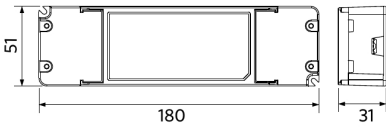

## Dimensional Drawing (mm)

LEDPanelRc-S5 Sq595

LEDPanelRc-S5  
Driver On/Off

LEDPanelRc-S5  
Driver Dim

LEDPanelRc-S5  
Driver Tunable White