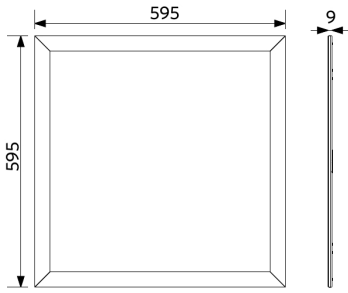

Dimensional Drawing (mm)

LEDPanelRc-S5 Sq595