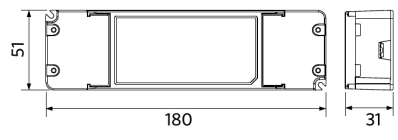

LEDPanelRc-S5
Driver Dim