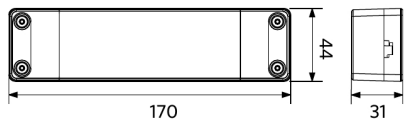

LEDPanelRc-S5
Driver On/Off