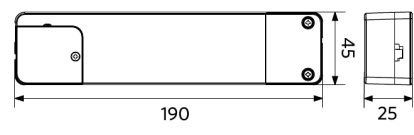

LEDPanelRc-S5
Driver Tunable White