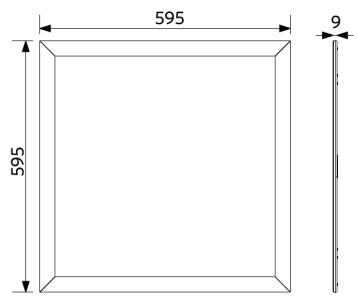

E

F

G

F

30
kWh/1000h

2019/2015

Dimensional Drawing (mm)

LEDPanelRc-S5 Sq595