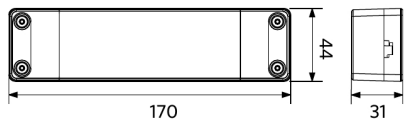

LEDPanelRc-S5 Driver On/Off