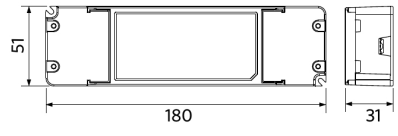

Dimensional Drawing (mm)

LEDPanelRc-S5 Sq595

LEDPanelRc-S5 Driver On/Off

LEDPanelRc-S5 Driver Dim

LEDPanelRc-S5 Driver Tunable White

Photometric Data