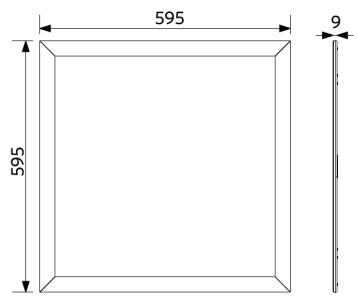

Dimensional Drawing (mm)

LEDPanelRc-S5 Sq595

LEDPanelRc-S5 Driver On/Off

LEDPanelRc-S5 Driver Dim

LEDPanelRc-S5 Driver Tunable White

Photometric Data