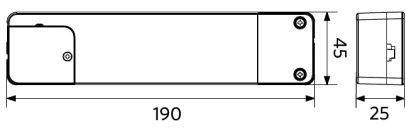

Dimensional Drawing (mm)

LEDPanelRc-S5 Sq595

LEDPanelRc-S5 Driver On/Off

LEDPanelRc-S5 Driver Dim

LEDPanelRc-S5 Driver Tunable White

Photometric Data