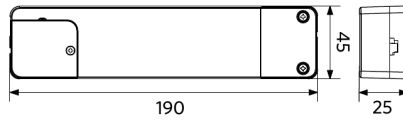

## Dimensional Drawing (mm)

LEDPanelRc-S5 Re295

LEDPanelRc-S5  
Driver On/Off

LEDPanelRc-S5  
Driver Dim

LEDPanelRc-S5  
Driver Tunable White