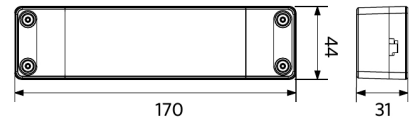

LEDPanelRc-S5
Driver On/Off