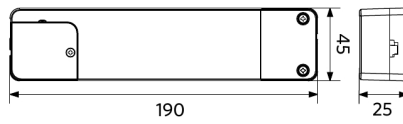

## Dimensional Drawing (mm)

LEDPanelRc-S5 Re295

LEDPanelRc-S5  
Driver On/Off

LEDPanelRc-S5  
Driver Dim

LEDPanelRc-S5  
Driver Tunable White