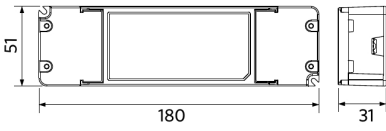

## Dimensional Drawing (mm)

LEDPanelRc-S5 Re295

LEDPanelRc-S5  
Driver On/Off

LEDPanelRc-S5  
Driver Dim

LEDPanelRc-S5  
Driver Tunable White